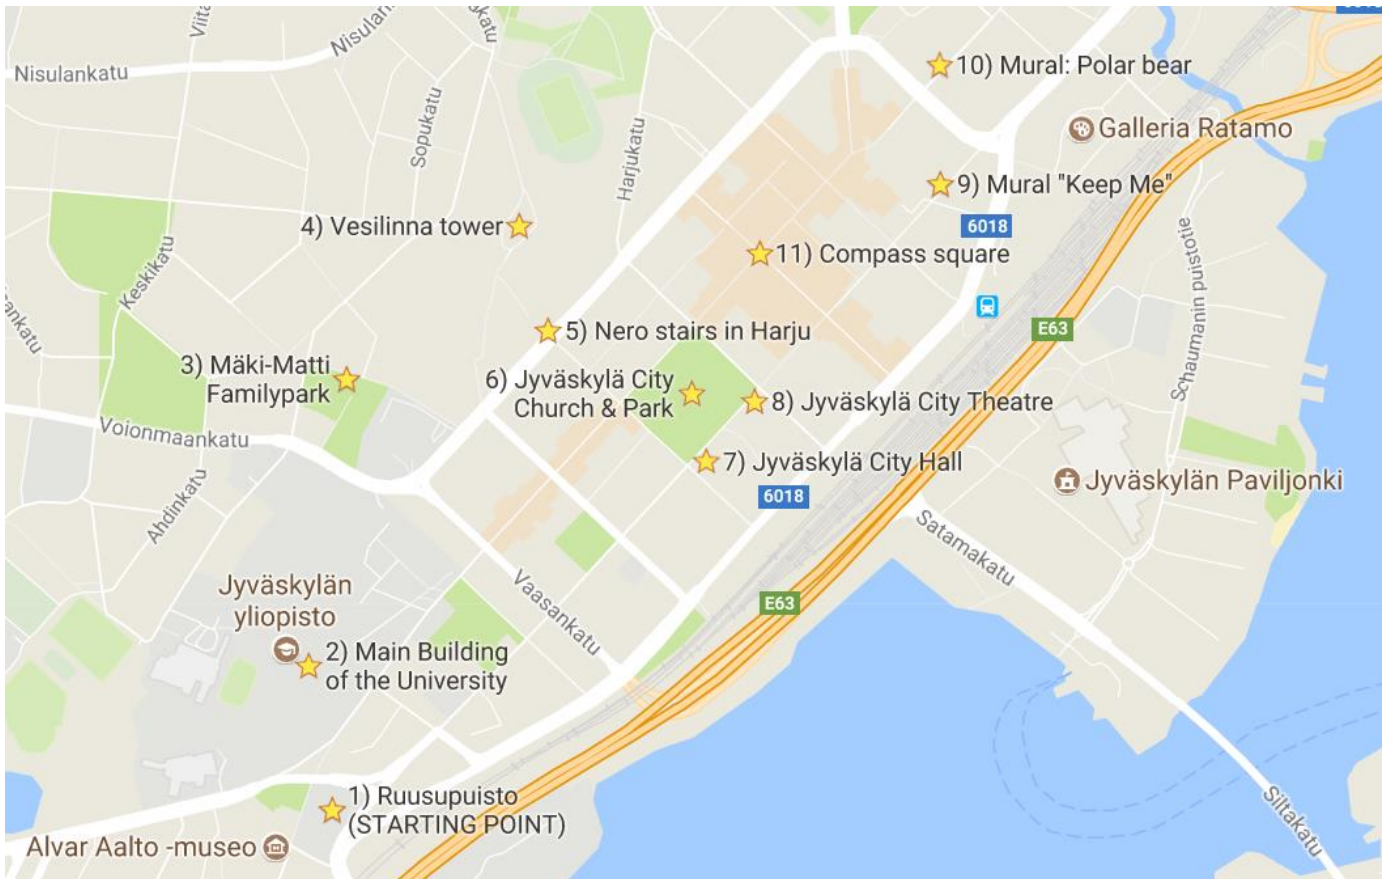

Jyväskylä City Tour 3.10.2017

Look at the main sights of the city of Jyväskylä. Follow the map in the right order.

STARTING POINT: Ruusupuisto

LAST POINT: Compass Square

- 1): Ruusupuisto, Faculty of Education and Psychology, University of Jyväskylä
- 2) Main Building of the University of Jyväskylä
- 3) Mäki-Matti Family Park
- 4) Vesilinna tower
- 5) Nero stairs in Harju Park
- 6) Jyväskylä City Church and Park
- 7) Jyväskylä City Hall
- 8) Jyväskylä City Theatre
- 9) Mural "Keep Me"
- 10) Mural: Polar bear
- 11) Compass Square

TASKS: check the tasks via QR-codes or visit the school website:
<https://peda.net/petajavesi/ylakoulu/kjo/kansainv%C3%A4lisyys/jc3>